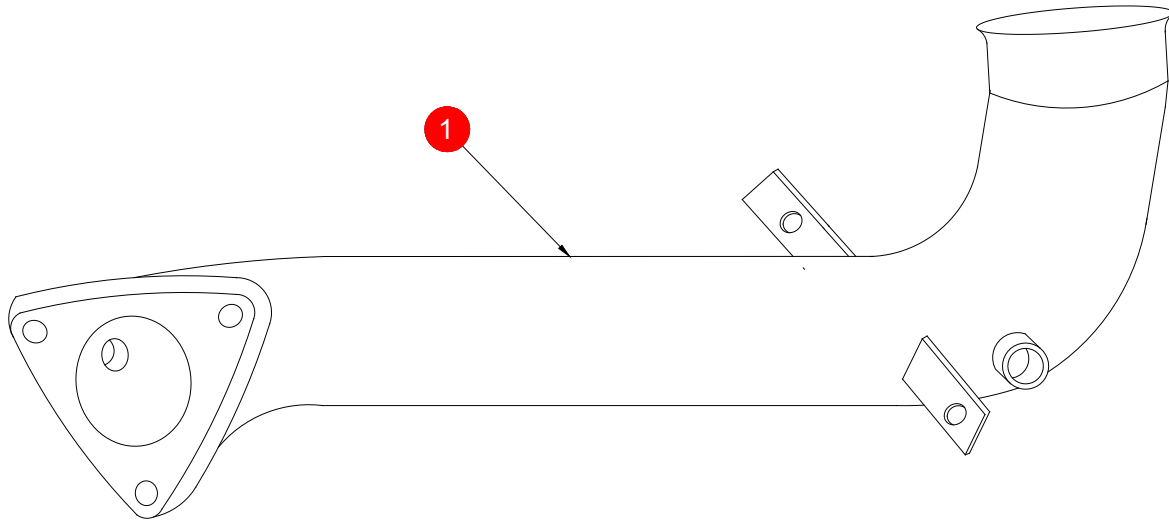

FITTING INSTRUCTIONS

[ ]

CAR	PEUGEOT 208 GTi 1.6T	PART NO.	SPGC022
YEAR	2012-2015	FIT KITS	N/A
NOTES	Use O.E Bolts and clamp to fit to original cat back or with Scorpion cat back SPG022/SPGS022	FEATURES	Pipe diameter:- 63.5mm/2.5"

NO.	PART NO.	DESCRIPTION	QTY
1	461CN	De-Cat	1

**NOTE:** ENSURE SCORPION SYSTEM IS CLEAR OF MOVING PARTS AND ALL ORIGINAL FUNCTIONS WORK CORRECTLY.

CLASSIFICATION	Motorsport Use Only
HOMOLOGATED	No
DATE	24/02/22
ISSUE	03
AUTHORISED	S SHIPLEY